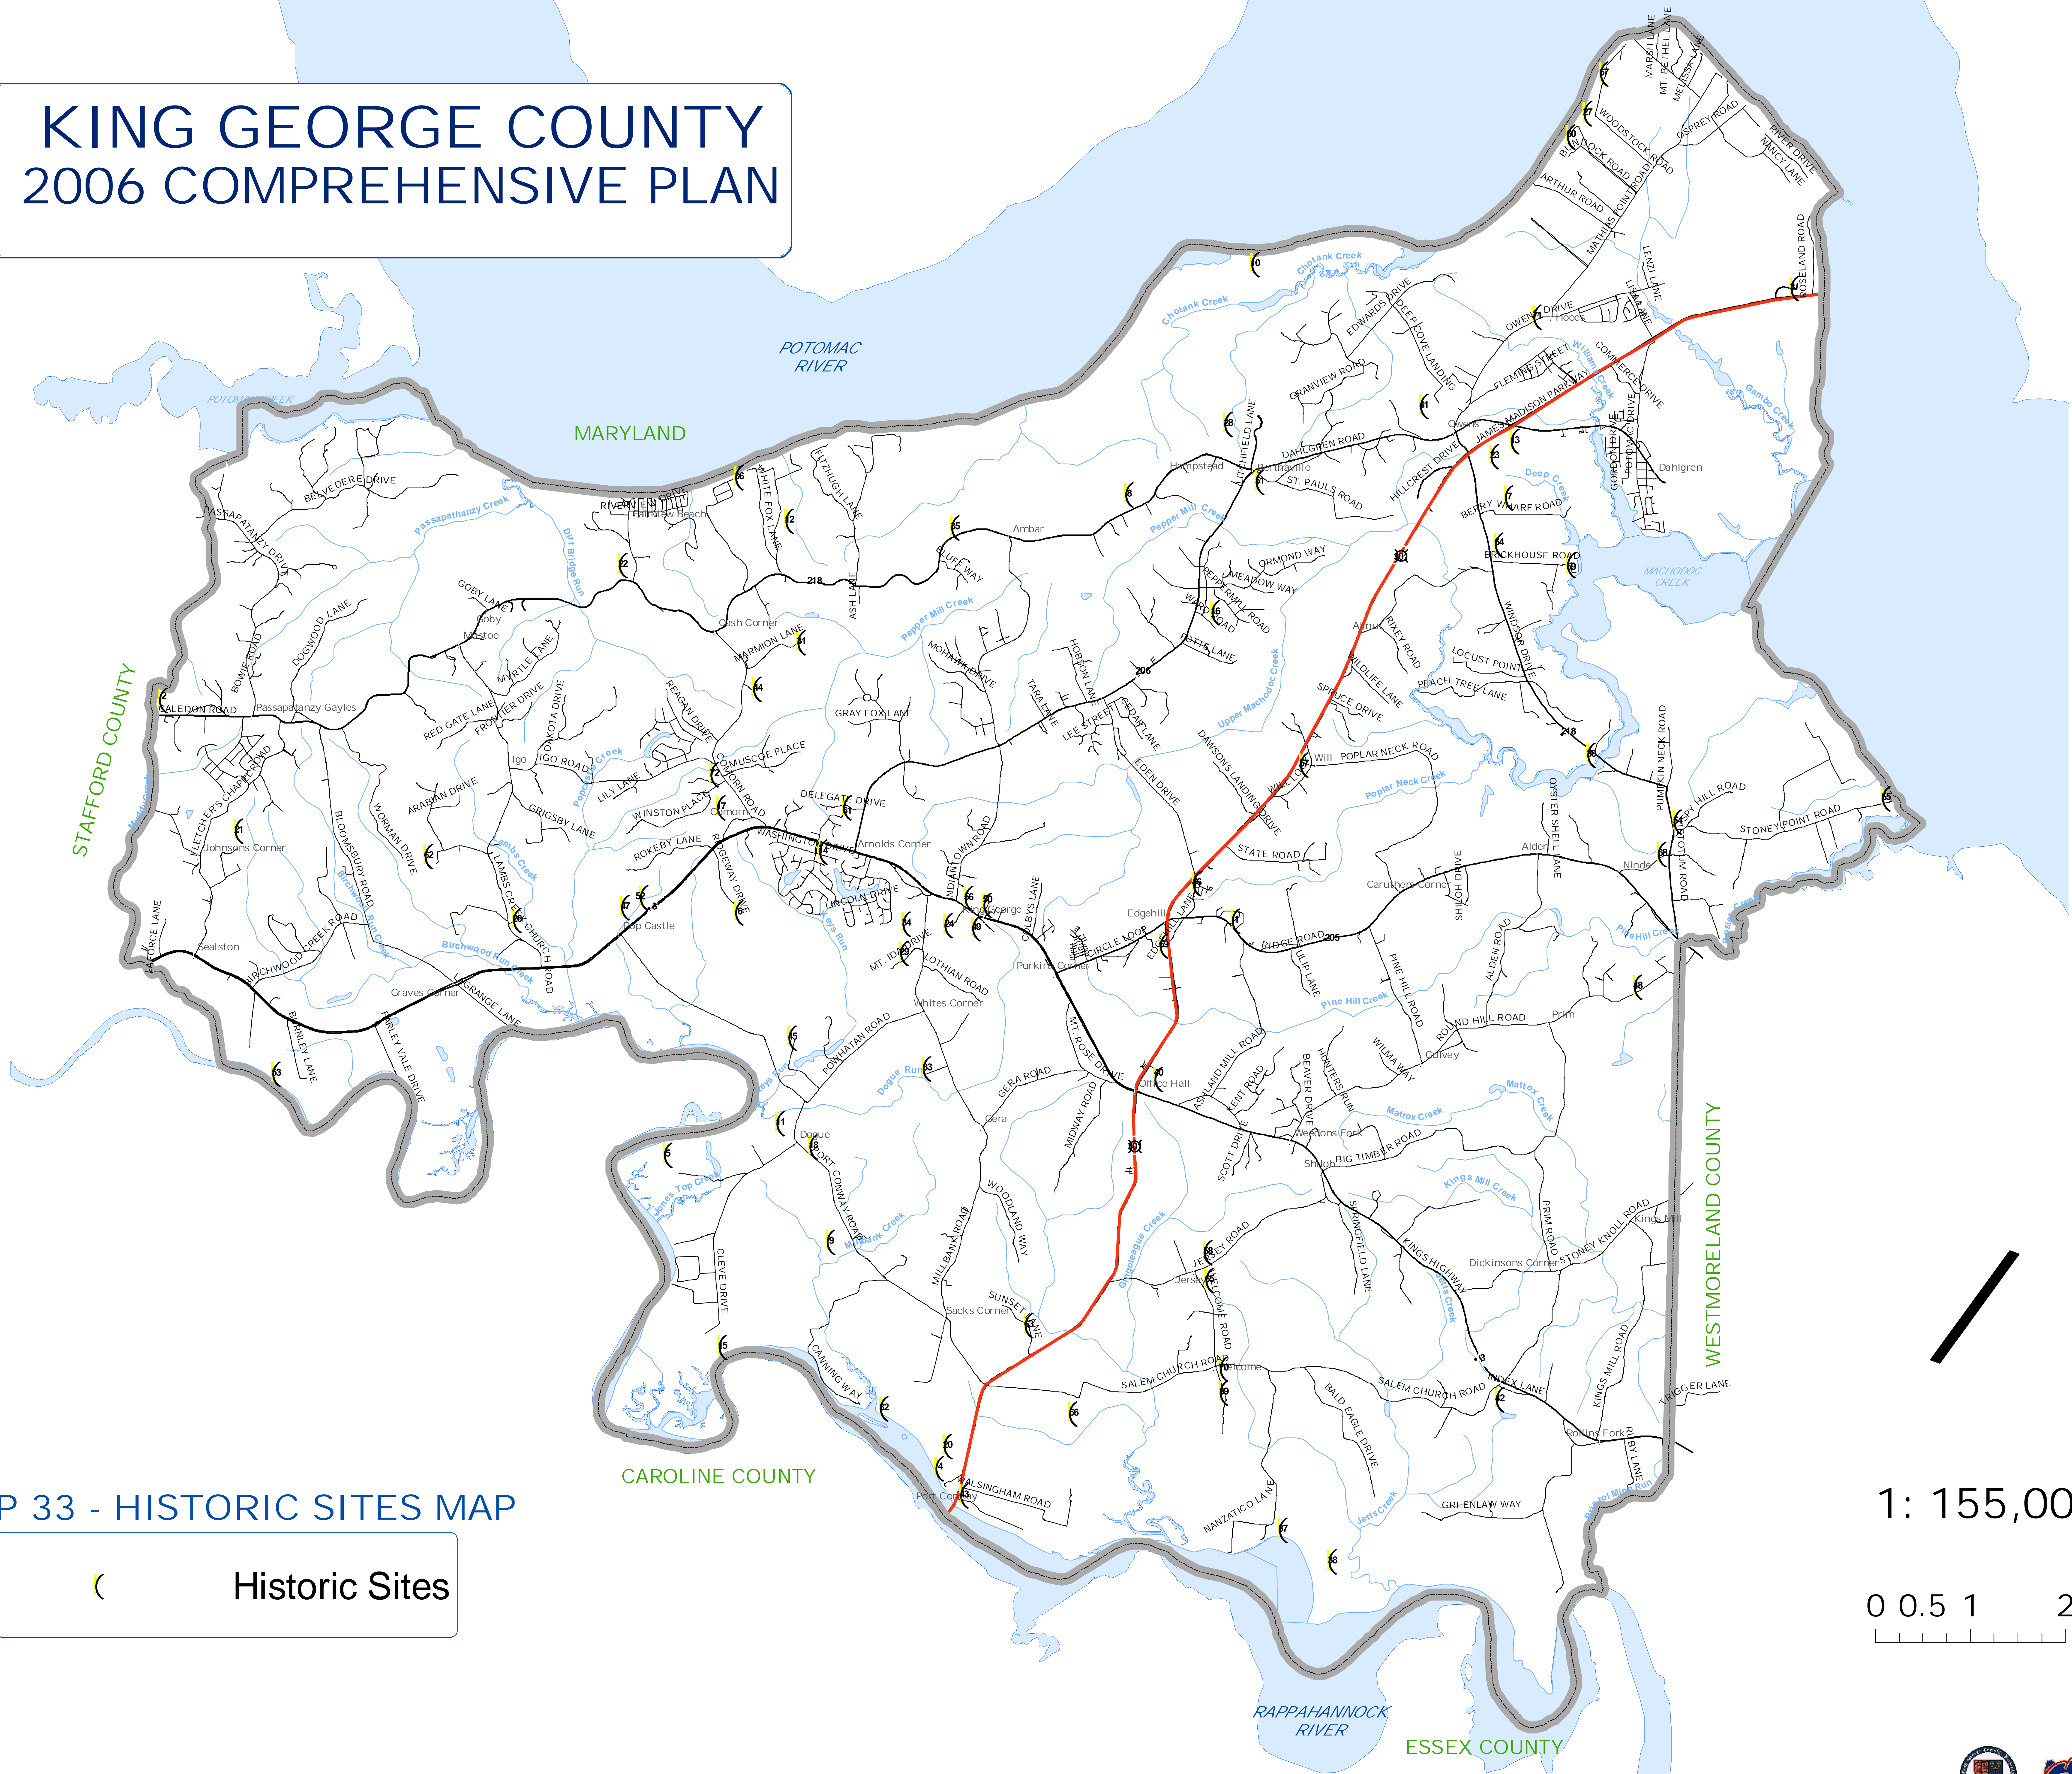

# KING GEORGE COUNTY 2006 COMPREHENSIVE PLAN

MAP 33 - HISTORIC SITES MAP

( Historic Sites

1: 155,000

0 0.5 1 2 Miles