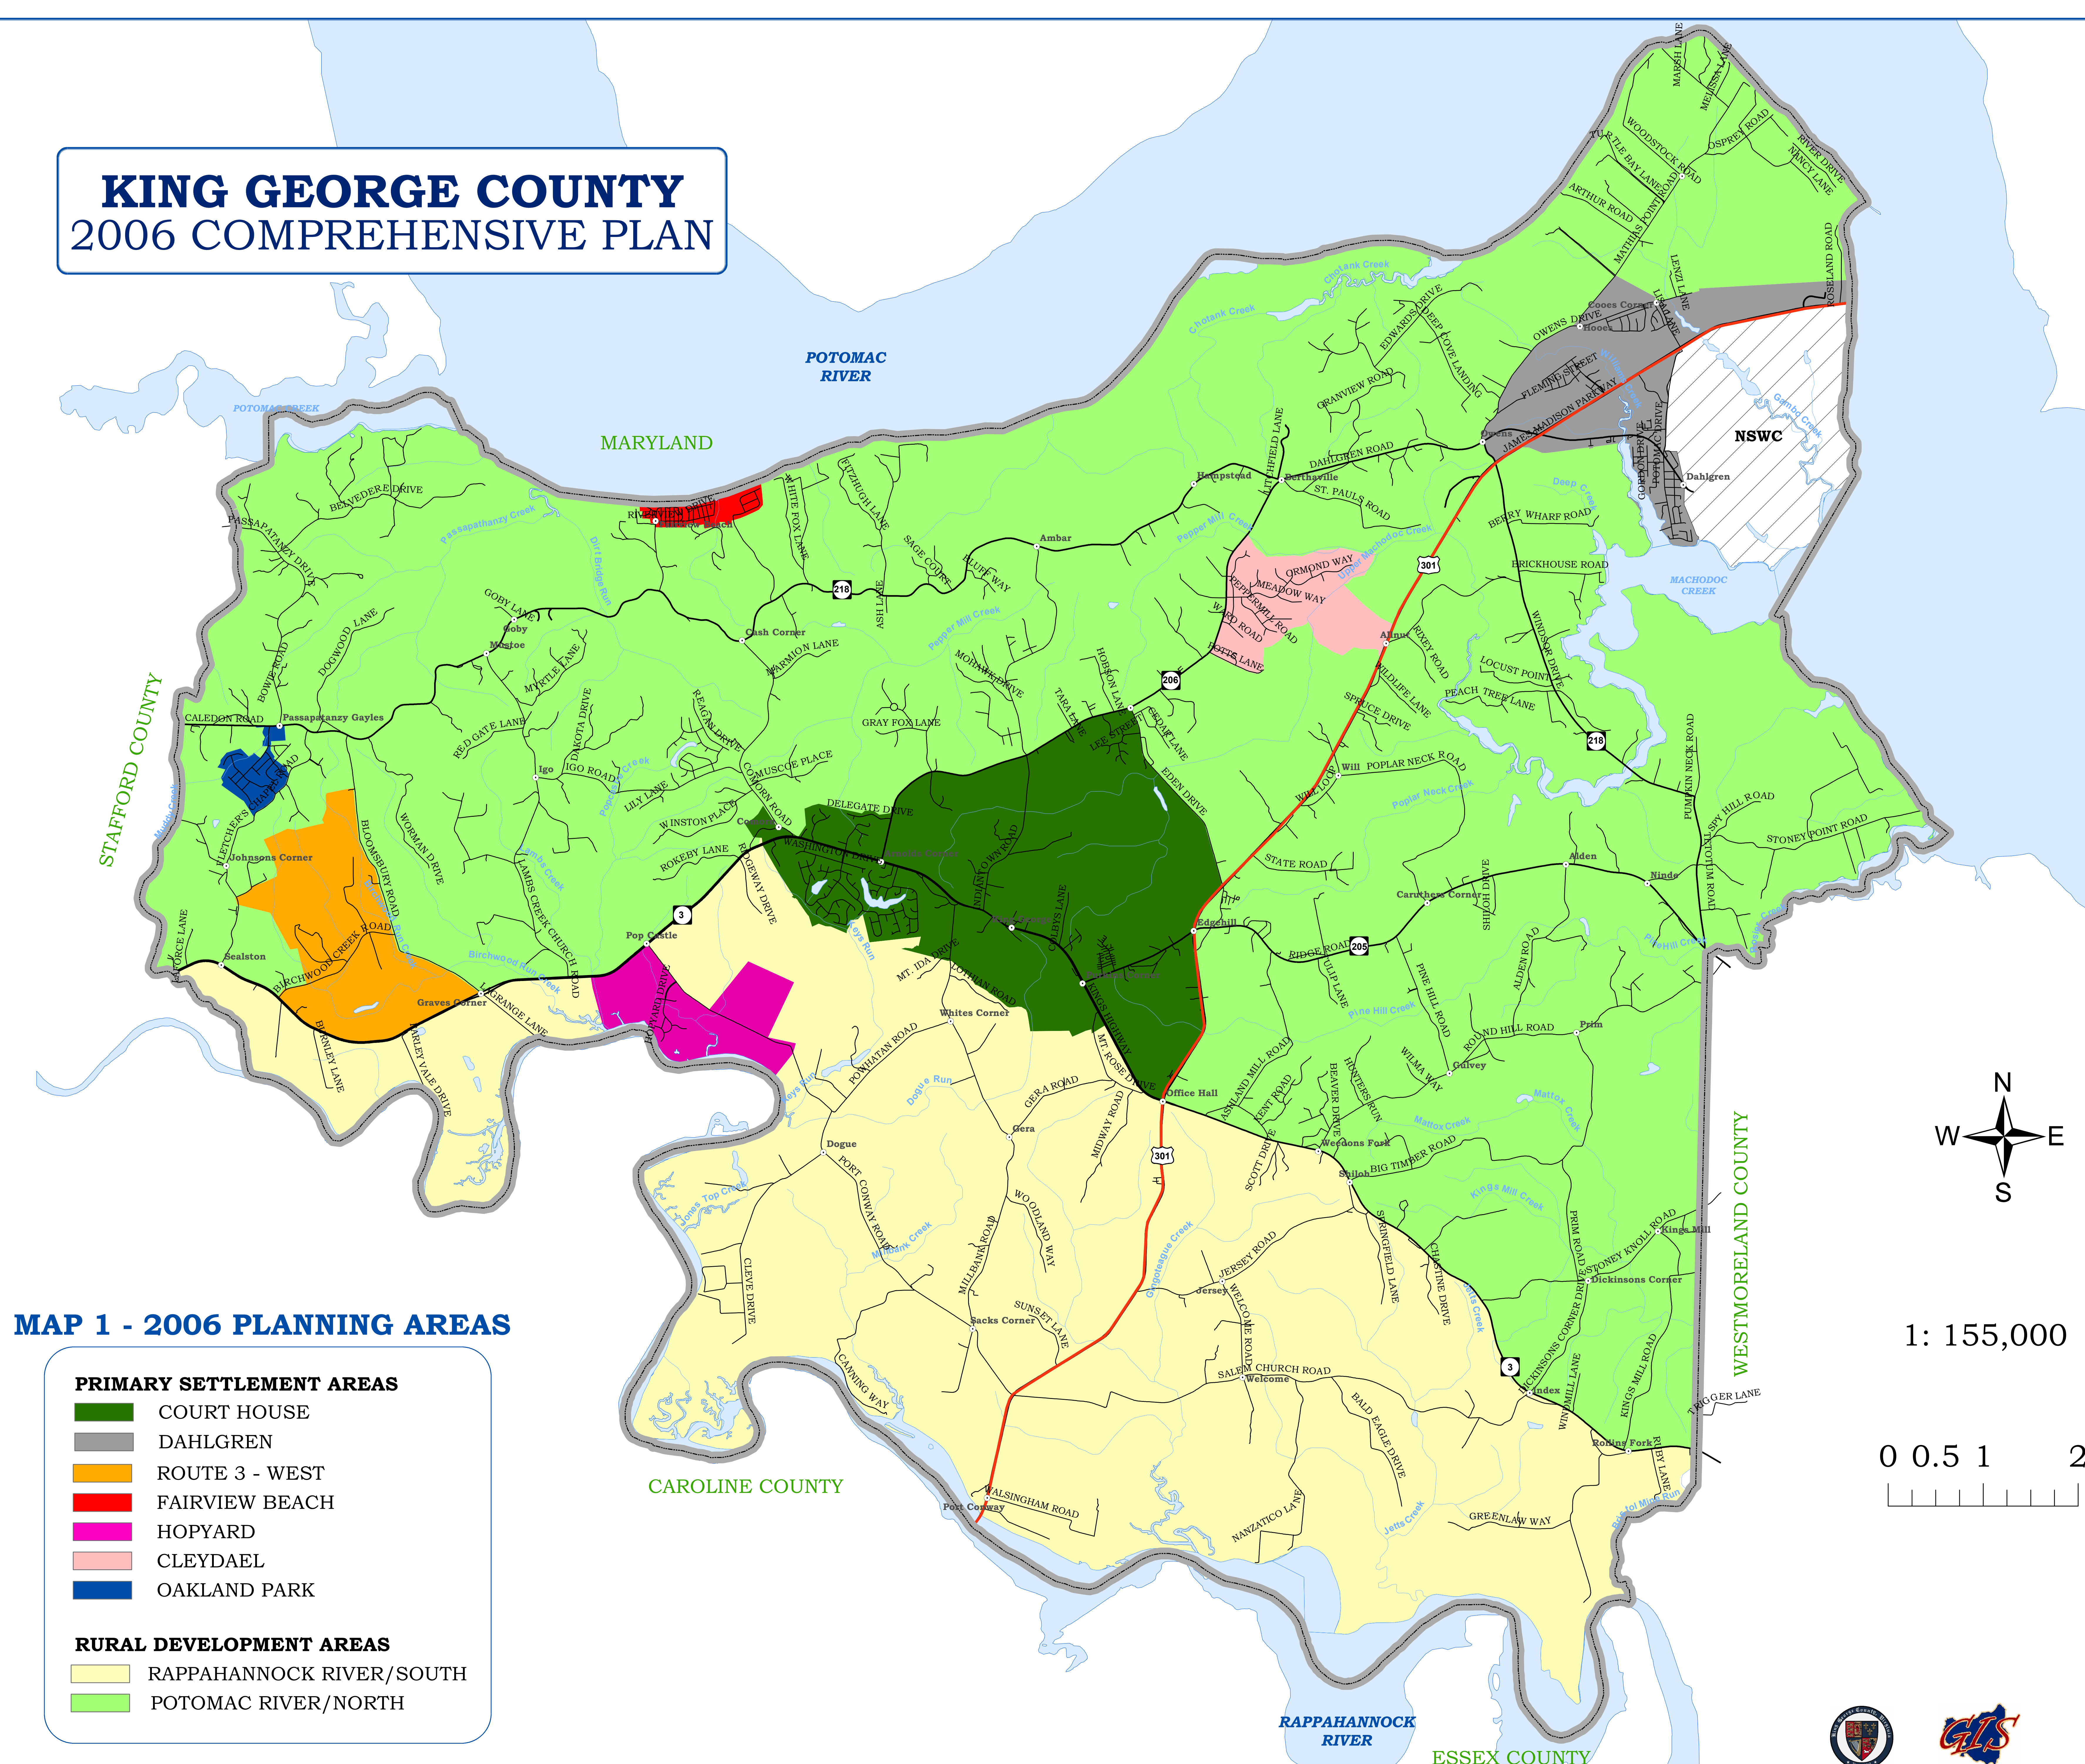

# KING GEORGE COUNTY 2006 COMPREHENSIVE PLAN

**MAP 1 - 2006 PLANNING AREAS**

- PRIMARY SETTLEMENT AREAS**
- COURT HOUSE
  - DAHLGREN
  - ROUTE 3 - WEST
  - FAIRVIEW BEACH
  - HOPYARD
  - CLEYDAEL
  - OAKLAND PARK
- RURAL DEVELOPMENT AREAS**
- RAPPAHANNOCK RIVER/SOUTH
  - POTOMAC RIVER/NORTH

1: 155,000

0 0.5 1 2 Miles