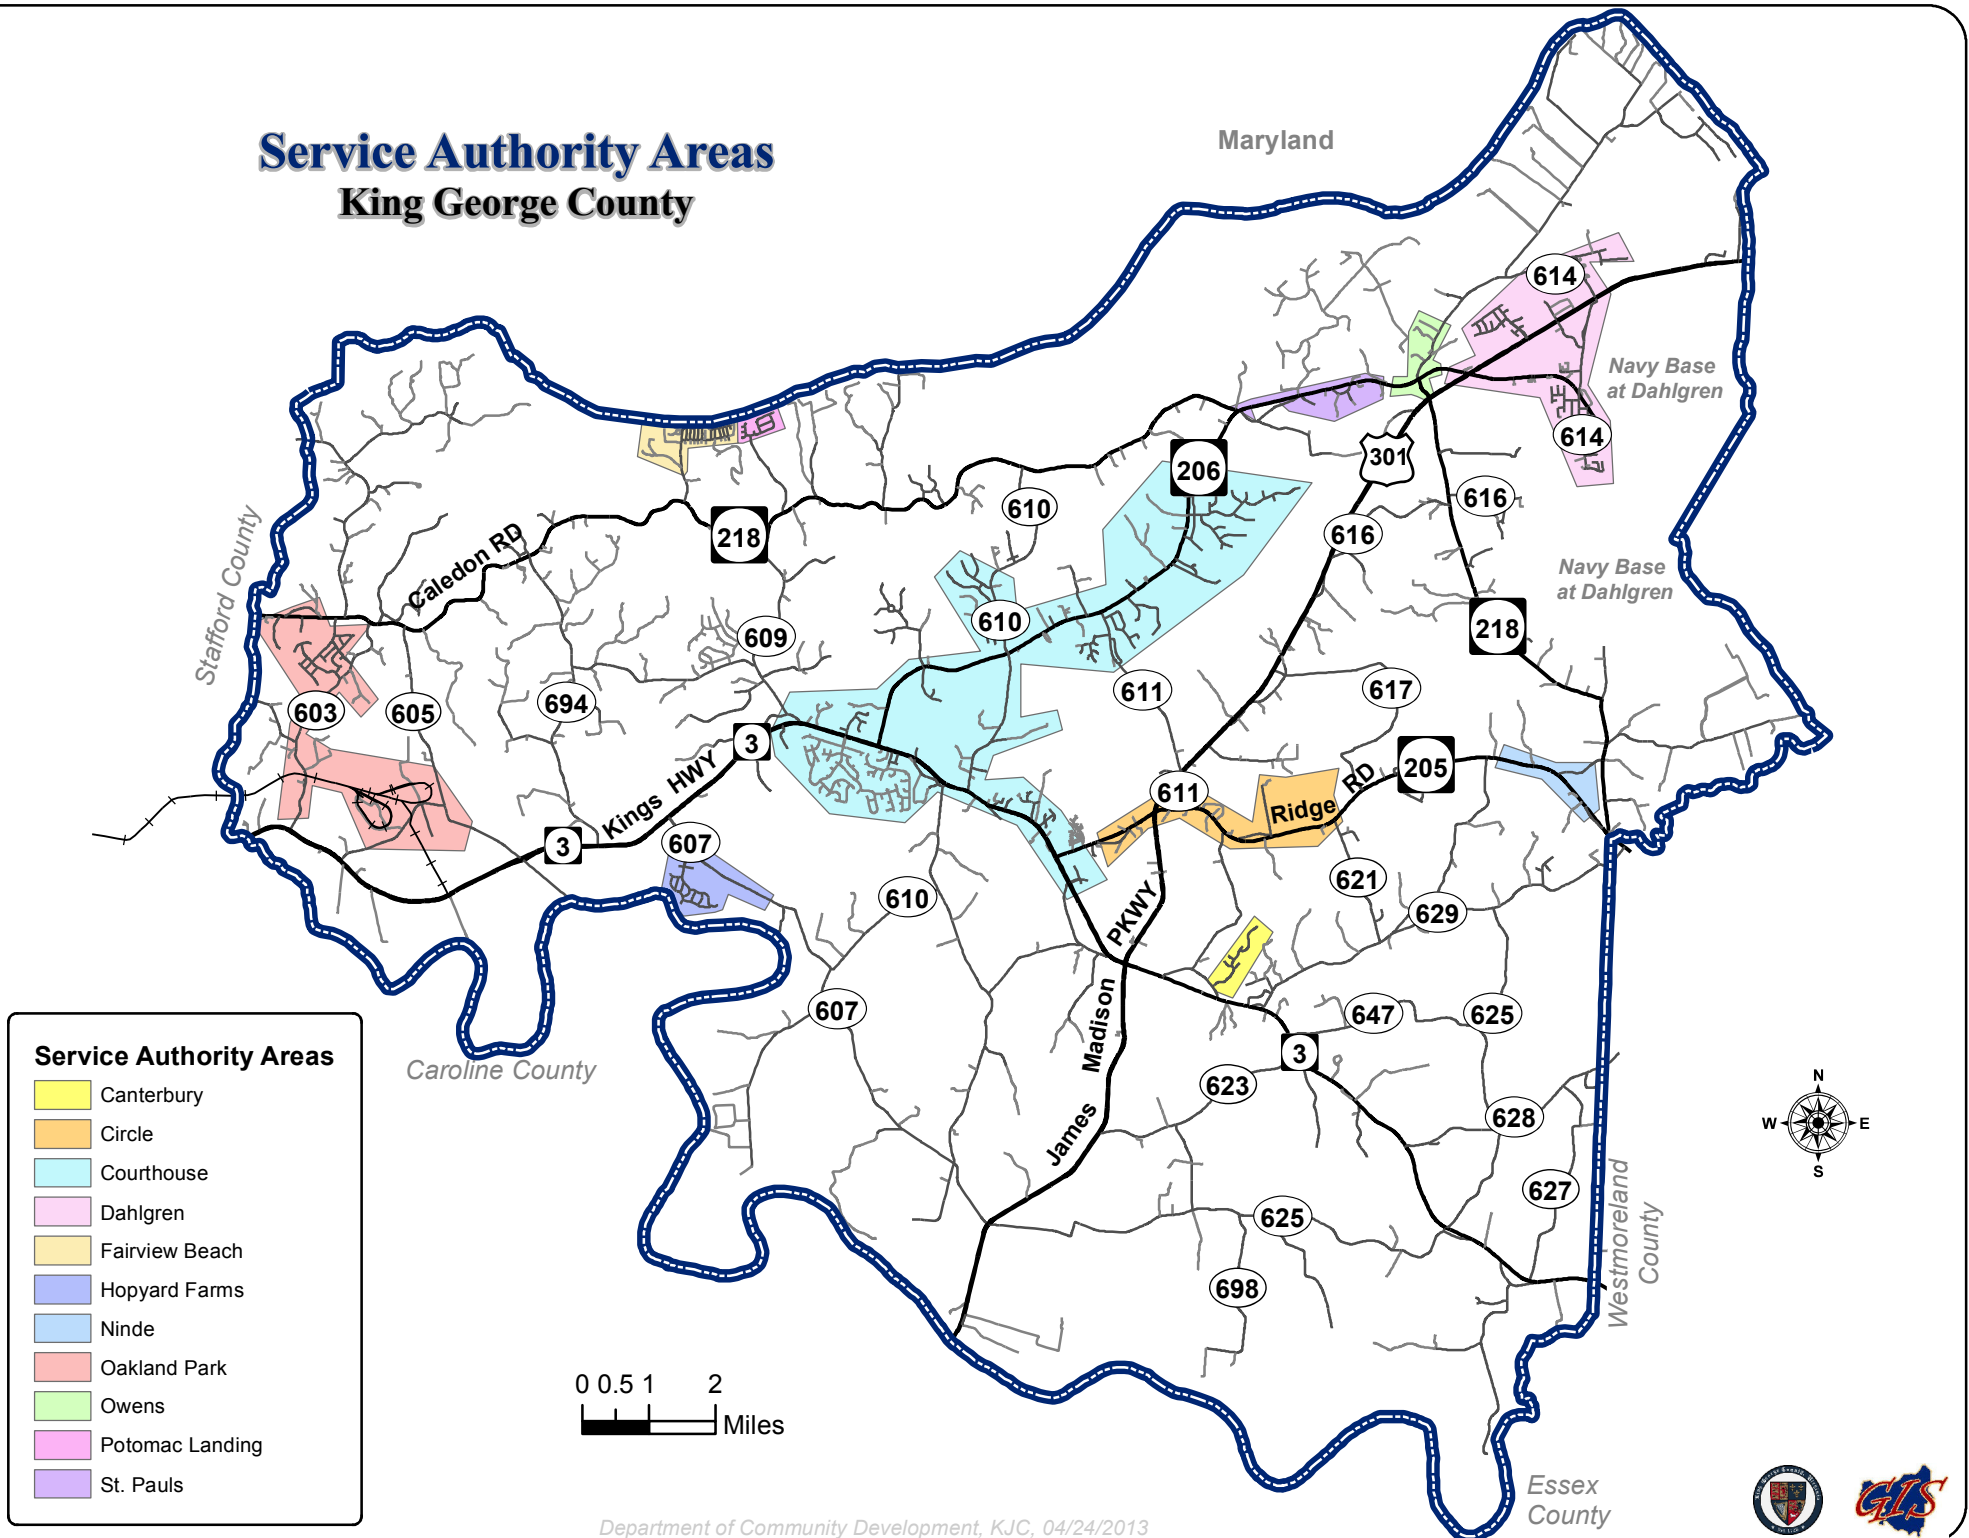

# Service Authority Areas King George County

### Service Authority Areas

- Canterbury
- Circle
- Courthouse
- Dahlgren
- Fairview Beach
- Hopyard Farms
- Ninde
- Oakland Park
- Owens
- Potomac Landing
- St. Pauls